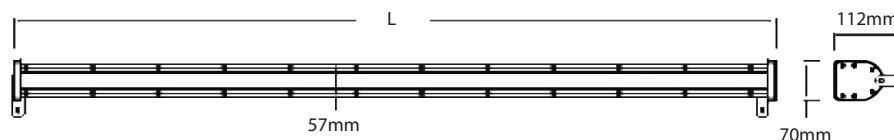

Technical Information

GW-WA-A Series

| | |
|------------------|-------------|
| GW-12WA-A | L = 440 mm |
| GW-18WA-A | L = 580 mm |
| GW-24WA-A | L = 840 mm |
| GW-36WA-A | L = 1000 mm |

Specification Features

| Model | GW-12WA-A | GW-18WA-A | GW-24WA-A | GW-36WA-A |
|--------------------------|--|--|--|--|
| Lumen Output | 816 lm | 1050 lm | 1100 lm | 1500 lm |
| Power Consumption | 14W | 21W | 28W | 45W |
| Colour Temperature (CCT) | 3000K, 4000K, 5000K Red, Green, Blue, RGB | 3000K, 4000K, 5000K Red, Green, Blue, RGB | 3000K, 4000K, 5000K Red, Green, Blue, RGB | 3000K, 4000K, 5000K Red, Green, Blue, RGB |
| CRI | 80 | 80 | 80 | 80 |
| Input Voltage | 100-240V AC | 100-240V AC | 100-240V AC | 100-240V AC |
| Weight | 1.8 kg | 2 kg | 2.5 kg | 4 kg |
| Light Distribution | 15°, 30°, 60° | 15°, 30°, 60° | 15°, 30°, 60° | 15°, 30°, 60° |
| IP Rated | 65 | 65 | 65 | 65 |
| Dimensions | 440 x 70 x 112 mm | 580 x 70 x 112 mm | 840 x 70 x 112 mm | 1000 x 70 x 112 mm |
| Certification | cETLus, RoHS, CE | cETLus, RoHS, CE | cETLus, RoHS, CE | cETLus, RoHS, CE |
| Warranty | 5 Years | 5 Years | 5 Years | 5 Years |

* Note: Each length has fixed, corresponding wattage