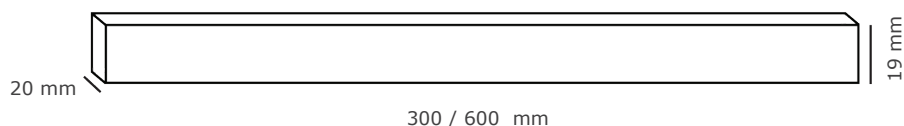

GS-EZLite Connect Strip Series

Type: _____
 Project: _____
 Catalog#: _____

Main Features

- 20M without Vf drop
- Extends length without wire and dark area
- Flexible installation by power track with magnet
- Dimmable with accessories
- Made of PC + Aluminum

Technical Information

GS-EZLite

Specification Features

Model	GS-5W-EZLite	GS-9W-EZLite
Lumen Output (lm)	380 lm (76 lm/W)	680 lm (76 lm/W)
Power Consumption (W)	5W	9W
Colour Temperature (CCT)	3000K, 4000K, 6000K, Red, Green, Blue	3000K, 4000K, 6000K, Red, Green, Blue
CRI	80	80
Input Voltage	24V DC	24V DC
Dimensions	300 x 20 x 19 mm	600 x 20 x 19 mm
IP	20	20
Certification	cETLus	cETLus
Warranty	5 Years	5 Years

Order Form

Series	Model	Wattage	Colour
<input checked="" type="checkbox"/> GS	<input type="checkbox"/> EZLite	<input type="checkbox"/> 5W	<input type="checkbox"/> 3000K <input type="checkbox"/> Red
		<input type="checkbox"/> 9W	<input type="checkbox"/> 4000K <input type="checkbox"/> Green
			<input type="checkbox"/> 6000K <input type="checkbox"/> Blue