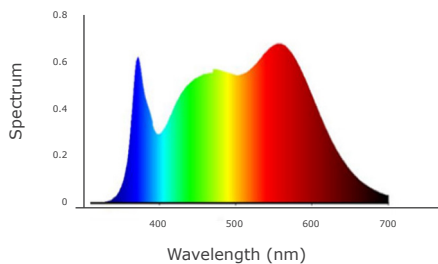

Technical Information

GRW-IL

Units in mm

Specification Features

Model

GRW-120IL

Power Consumption (W)	120W	Operating Temperature	-20°C ~ 45°C
Input Voltage	90-305V AC	Dimensions (mm)	1524 x 73.6 x 81.6 mm
PAR	Full Spectrum, Horticulture	IP Rated	65
Light Distribution	120°	Certification	cULus, RoHS, CE
PPF	259 umol/s	Warranty	5 Years

Colour Spectrum

Full Spectrum

Horticulture

Order Form

Series

GRW

Model

IL