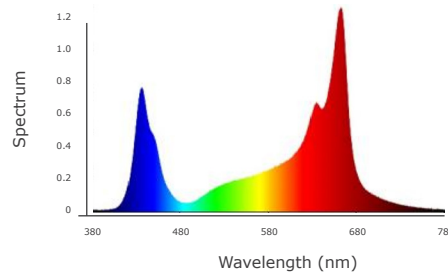

Order Form

Series

☒ GRW

Model

☐ IL

Wattage

☐ 120W

Voltage

☐ 90-305V AC

Colour

☐ Full Spectrum

☐ Horticulture