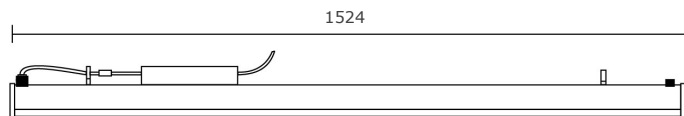

GRW-IL Toplight Grow Light

Type: _____
 Project: _____
 Catalog#: _____

Main Features

- LED light designed to stimulate growth
- High light level with less heat
- No mercury or other harmful heavy metal
- Excellent replacement for HPS lamp and metal halogen lamp
- IP 65 - protected against humidity and dust

Technical Information

GRW-IL

Units in mm

Specification Features

Model

GRW-120IL

Power Consumption (W)	120W	Operating Temperature	-20°C ~ 45°C
Input Voltage	90-305V AC	Dimensions (mm)	1524 x 73.6 x 81.6 mm
PAR	Full Spectrum, Horticulture	IP Rated	65
Light Distribution	120°	Certification	cULus, RoHS, CE
PPF	259 umol/s	Warranty	5 Years