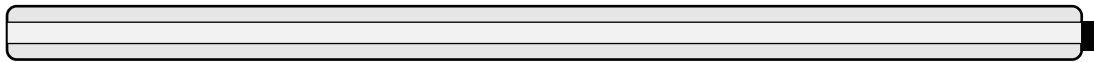

GS-SlimR - Ultra-thin Rigid Strip Light

Type: _____

Project: _____

Catalog #: _____

Main Features

- Perfect for interior decorative lighting applications
- Touch dimming of 100%, 50%, 25%, 0%
- Available in 4 different lengths

Model	GS-SlimR8	GS-SlimR12	GS-SlimR34	GS-SlimR46
Lumen Output	77 lm (48 lm/W)	115 lm (48 lm/W)	346 lm (48 lm/W)	466 lm (48 lm/W)
Power Consumption	1.6W	2.4W	7.2W	9.7W
Colour Temperature	3000K, 4000K, 5000K	3000K, 4000K, 5000K	3000K, 4000K, 5000K	3000K, 4000K, 5000K
Input Voltage	24V DC	24V DC	24V DC	24V DC
PFC	> 0.90	> 0.90	> 0.90	> 0.90
Dimensions	8" x 7/18" x 3/8"	12" x 7/18" x 3/8"	34" x 7/18" x 3/8"	46" x 7/18" x 3/8"
IP	40	40	40	40
Beam Angle	50°	50°	50°	50°
Certification	cULus	cULus	cULus	cULus
Warranty	5 Years	5 Years	5 Years	5 Years

Technical Information

8 / 12 / 34 / 46 inches

Order Form

Series	Model	Voltage	Colour
<input type="checkbox"/> GS	<input type="checkbox"/> SlimR8	<input type="checkbox"/> 24V DC	<input type="checkbox"/> 3000K
	<input type="checkbox"/> SlimR12		<input type="checkbox"/> 4000K
	<input type="checkbox"/> SlimR34		<input type="checkbox"/> 5000K
	<input type="checkbox"/> SlimR46		