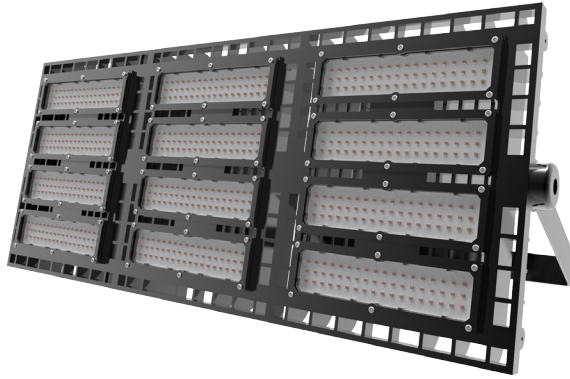

# GRW-MNL Series - Main Grow Light

Type: \_\_\_\_\_

Project: \_\_\_\_\_

Catalog #: \_\_\_\_\_

## Main Features

- LED light designed to stimulate growth
- High light level with less heat
- No mercury or other harmful heavy metal
- Excellent replacement for HPS lamp and metal halogen lamp
- IP 65 - protected against humidity and dust

Model	GRW-200MNL	GRW-400MNL	GRW-600MNL
Power Consumption	200W	400W	600W
Input Voltage	100-277V AC	100-277V AC	100-277V AC
Suggested Color Temperature (CCT)	Vegetables (VG) - R:B = 7:2 or 8:1 Marijuana (MJ) - R:B:O:UV:IR = 6:1:1:1:1 Flowers (FL) - R:B:O = 7:1:1 Aquarium (AQ) - W:B = 1:1	Vegetables (VG) - R:B = 7:2 or 8:1 Marijuana (MJ) - R:B:O:UV:IR = 6:1:1:1:1 Flowers (FL) - R:B:O = 7:1:1 Aquarium (AQ) - W:B = 1:1	Vegetables (VG) - R:B = 7:2 or 8:1 Marijuana (MJ) - R:B:O:UV:IR = 6:1:1:1:1 Flowers (FL) - R:B:O = 7:1:1 Aquarium (AQ) - W:B = 1:1
Light Distribution	90°, 120°	90°, 120°	90°, 120°
Operating Temperature	-20°C-45°C	-20°C-45°C	-20°C-45°C
Dimensions	350 x 450 x 69 mm	650 x 450 x 69 mm	950 x 450 x 69 mm
IP Rated	65	65	65
Certification	cULus, RoHS, CE	cULus, RoHS, CE	cULus, RoHS, CE
Warranty	5 Years	5 Years	5 Years