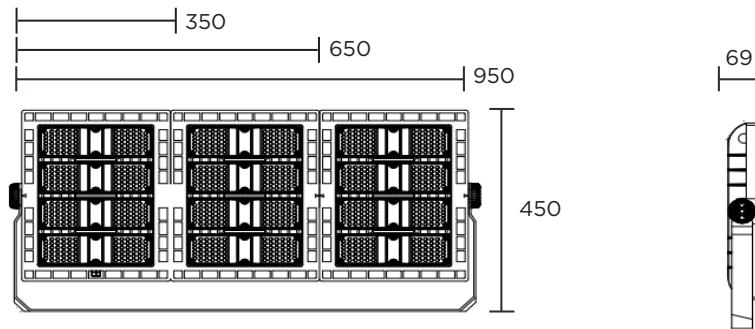

Technical Information

Units in mm

Order Form

Series	Wattage	Model	Voltage	Colour
☐ GRW	☐ 200W	☐ MNL	☐ 100-277V AC	☐ VG
	☐ 400W			☐ MJ
	☐ 600W			☐ FL
				☐ AQ