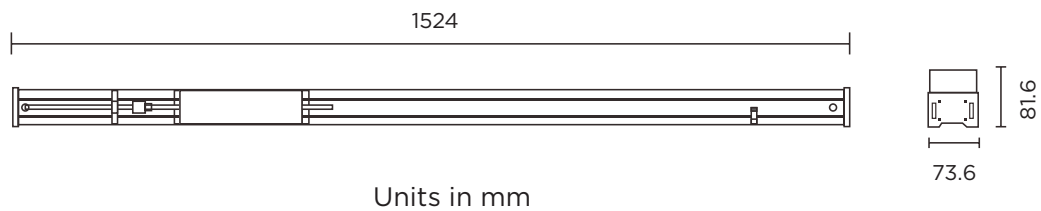

Technical Information

Order Form

Series	Wattage	Model	Voltage	Colour
☐ GRW	☐ 120W	☐ IL	☐ 90-305V AC	☐ VG
				☐ MJ
				☐ FL
				☐ AQ