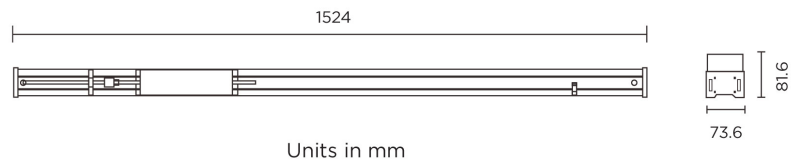

Technical Information

Order Form

Series	Wattage	Model	Voltage	Colour
☐ GRW	☐ 120W	☐ IL	☐ 90-305V AC	☐ Full Spectrum
				☐ Horticulture