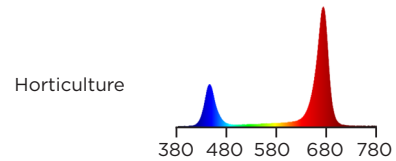

GRW-IL - Interlight Grow Light

Type: _____
 Project: _____
 Catalog #: _____

Main Features

- LED light designed to stimulate growth
- High light level with less heat
- No mercury or other harmful heavy metal
- Excellent replacement for HPS lamp and metal halogen lamp
- IP 65 - protected against humidity and dust

Model	GRW-120IL
Power Consumption	120W
Input Voltage	90-305V AC

PAR

Light Distribution	120°
PPF	259 umol/s
Operating Temperature	-20°C-45°C
Dimensions	1524 x 73.6 x 81.6 mm
IP Rated	65
Certification	cULus, RoHS, CE
Warranty	5 Years