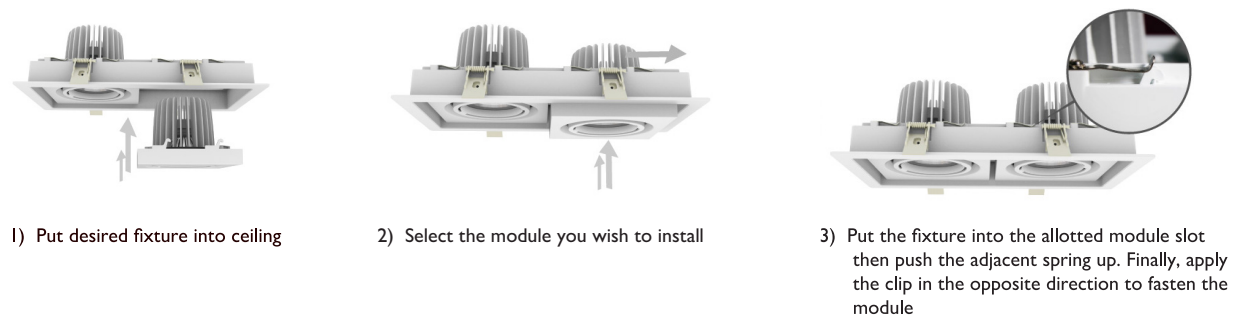

GDL-Module - Down Light Module

Type: _____
 Project: _____
 Catalog #: _____

Main Features

- Simple assembly
- Accommodate scoop and adjustable down light fixtures
- 40% reduction in power consumption compared to traditional fixtures

Technical Information

Installation Instruction

Disassembly:

- 1) Press module and fixture together
- 2) Push spring up
- 3) Push module in opposite direction for release
- 4) Take off module

Order Form

Series	Fixture Colour	Housing
<input type="checkbox"/> GDL-M	<input type="checkbox"/> Black	<input type="checkbox"/> 1 x 1
	<input type="checkbox"/> White	<input type="checkbox"/> 1 x 2
		<input type="checkbox"/> 1 x 3