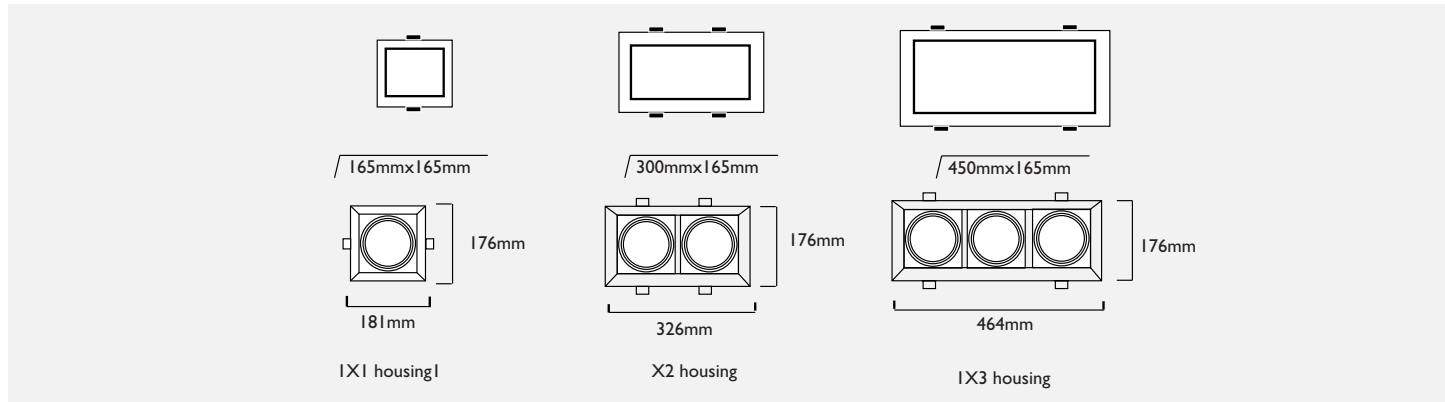

GDL-Module - Down Light Module

Type: _____
 Project: _____
 Catalog #: _____

Main Features

- Simple assembly
- Accommodate scoop and adjustable down light fixtures
- 40% reduction in power consumption compared to traditional fixtures

Technical Information

Installation Instruction

Disassembly:

- 1) Press module and fixture together
- 2) Push spring up
- 3) Push module in opposite direction for release
- 4) Take off module

Order Form

Series	Fixture Colour	Housing
<input type="checkbox"/> GDL-M	<input type="checkbox"/> Black	<input type="checkbox"/> 1 x 1
	<input type="checkbox"/> White	<input type="checkbox"/> 1 x 2
		<input type="checkbox"/> 1 x 3