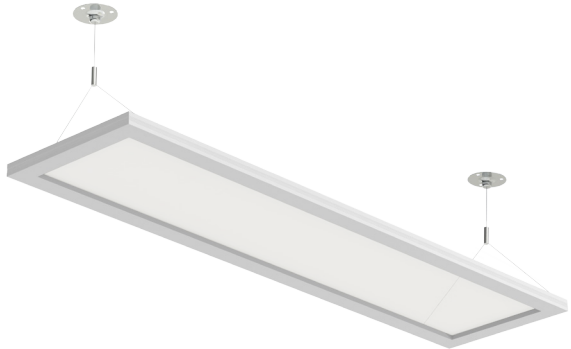

GD-54UD1200 - Indoor Luminaire

Type: _____
 Project: _____
 Catalog #: _____

Main Features

- 1' x 4' suspended up / down LED luminaire
- 65% downlight and 35% uplight distribution
- This luminaire's unique design creates the illusion of it floating in mid-air

Model	GD-54UD1200
Efficacy	93.13 LPW
Lumen Output	4929.21 lm
Power Consumption	54W
CRI	> 80
Colour Temperature (CCT)	3000K, 3500K, 4000K, 5000K
Input Voltage	100-277V AC
Dimensions	47.24 x 11.81 x 1.06 inches
Certification	cETLus, CE, RoHS
Warranty	5 Years