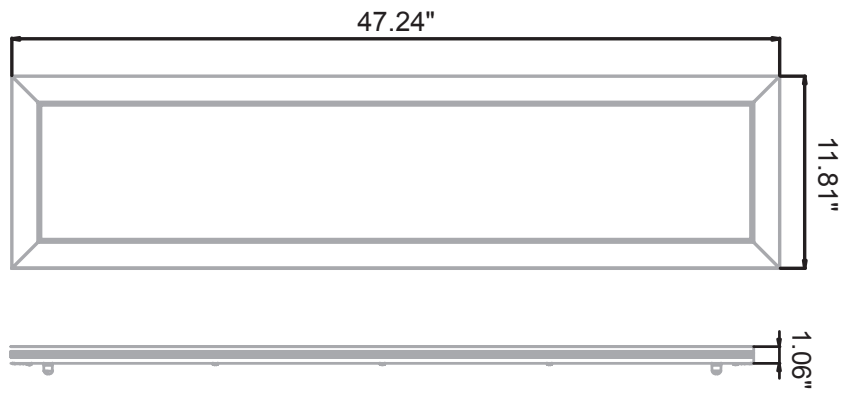

GD-54UD1200 - Indoor Luminaire

Type: _____
 Project: _____
 Catalog #: _____

Main Features

- 1' x 4' suspended up / down LED luminaire
- 65% downlight and 35% uplight distribution
- This luminaire's unique design creates the illusion of it floating in mid-air

Model	GD-54UD1200
Efficacy	93.13 LPW
Lumen Output	4929.21 lm
Power Consumption	54W
CRI	> 80
Colour Temperature (CCT)	3000K, 3500K, 4000K, 5000K
Input Voltage	100-277V AC
Dimensions	47.24 x 11.81 x 1.06 inches
Certification	cETLus, CE, RoHS
Warranty	5 Years

Technical Information

Order Form

Model	Wattage	Series	Size	Colour Temperature	Option
<input type="checkbox"/> GD	<input type="checkbox"/> 54W	<input type="checkbox"/> UD1200	<input type="checkbox"/> 14 = 1' x 4'	<input type="checkbox"/> 3000K	<input type="checkbox"/> 0-10V Dimming
				<input type="checkbox"/> 3500K	<input type="checkbox"/> Step Dimming
				<input type="checkbox"/> 4000K	
				<input type="checkbox"/> 5000K	