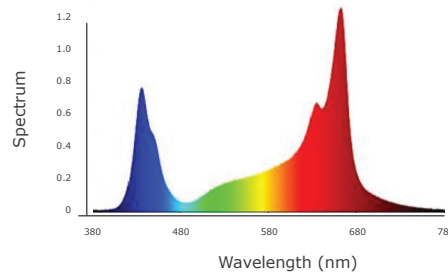

### Specification Features

**Model**

**GRW-120IL**

Power Consumption (W)	120W	Operating Temperature	-20°C ~ 45°C
Input Voltage	90-305V AC	Dimensions (mm)	1524 x 73.6 x 81.6 mm
PAR	Full Spectrum, Horticulture	IP Rated	65
Light Distribution	120°	Certification	cULus, RoHS, CE
PPF	259 umol/s	Warranty	5 Years

### Colour Spectrum

**Full Spectrum**

**Horticulture**