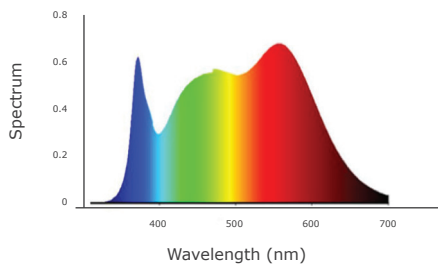

### Specification Features

**Model**

**GRW-120IL**

Power Consumption (W)	120W	Operating Temperature	-20°C ~ 45°C
Input Voltage	90-305V AC	Dimensions (mm)	1524 x 73.6 x 81.6 mm
PAR	Full Spectrum, Horticulture	IP Rated	65
Light Distribution	120°	Certification	cULus, RoHS, CE
PPF	259 umol/s	Warranty	5 Years

### Colour Spectrum

**Full Spectrum**

**Horticulture**