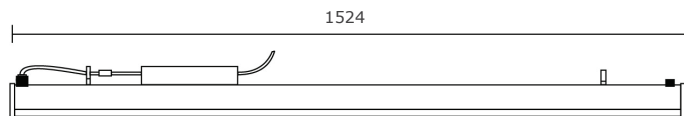

Technical Information

GRW-IL

Units in mm

Specification Features

Model

GRW-120IL

Power Consumption (W)	120W	Operating Temperature	-20°C ~ 45°C
Input Voltage	90-305V AC	Dimensions (mm)	1524 x 73.6 x 81.6 mm
PAR	Full Spectrum, Horticulture	IP Rated	65
Light Distribution	120°	Certification	cULus, RoHS, CE
PPF	259 umol/s	Warranty	5 Years