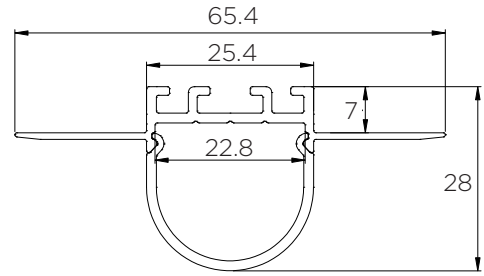

# GIT-PW-19

<b>Length</b>	2500mm	<b>Color</b>	Silver
<b>Dimensions</b>	65.4 x 28 mm	<b>Max LED Strip</b>	22.8 mm
<b>Material</b>	Aluminum		

**Cover**  
PC or PMMA cover

**End Caps**  
End caps which will attach onto the ends of the profiles.