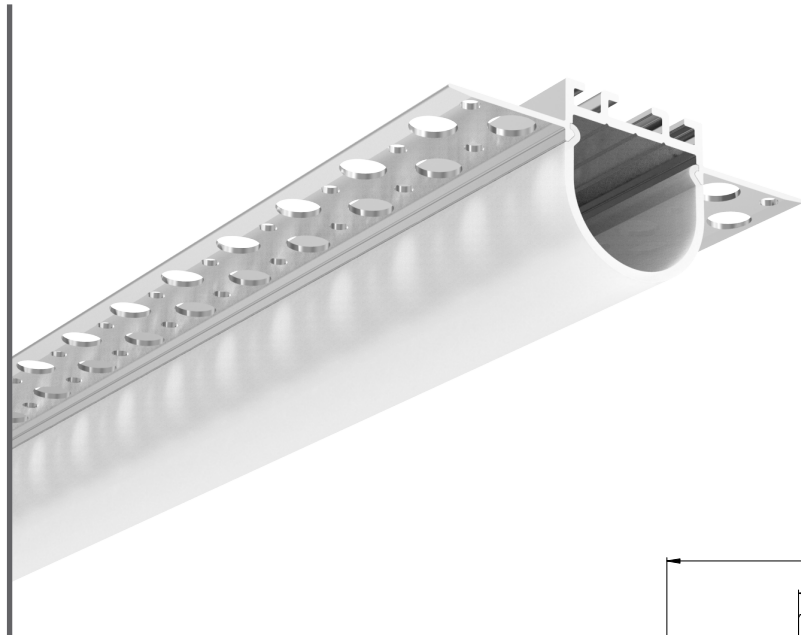

# GIT-PW-19

<b>Length</b>	2500mm	<b>Color</b>	Silver
<b>Dimensions</b>	65.4 x 28 mm	<b>Max LED Strip</b>	22.8 mm
<b>Material</b>	Aluminum		

**Cover**  
PC or PMMA cover

**End Caps**  
End caps which will attach onto the ends of the profiles.

**Mounting Options**

Recessed